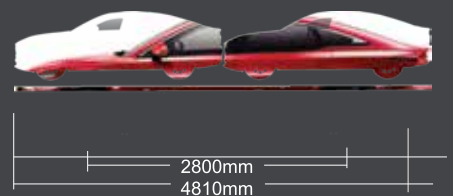

### Wheel hub

18" Dynamic Wheels Hub

19" Dynamic Wheels Hub

### Body Size